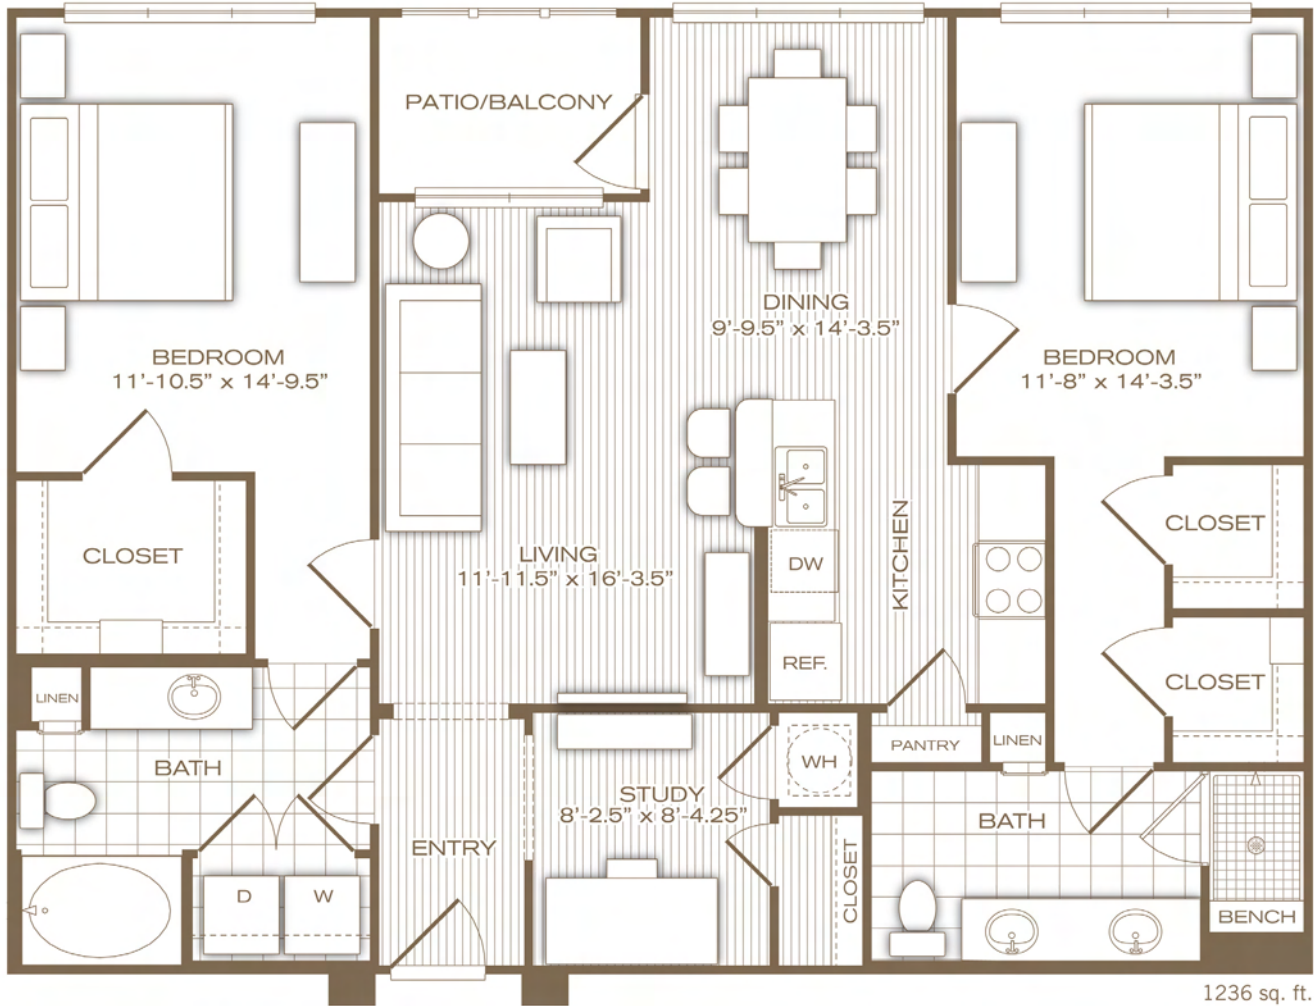

the viceroy

2 bedroom / 2 bath + study | 1236-1326 sq. ft.*

ALT 1A - 1285 sq. ft. or ALT 2 - 1326 sq. ft.

ALT 1 - 1285 sq. ft.

*Excluding Patio/Balcony | Flooring detail represents floors 2-4