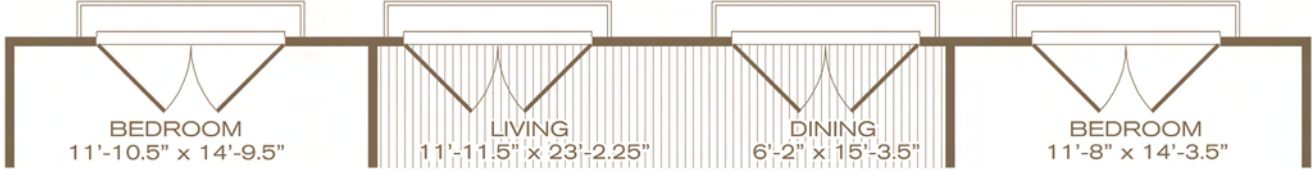

the viceroy

2 bedroom / 2 bath + study | 1236-1326 sq. ft.*

ALT 1A - 1285 sq. ft. or ALT 2 - 1326 sq. ft.

ALT 1 - 1285 sq. ft.

*Excluding Patio/Balcony | Flooring detail represents floors 2-4