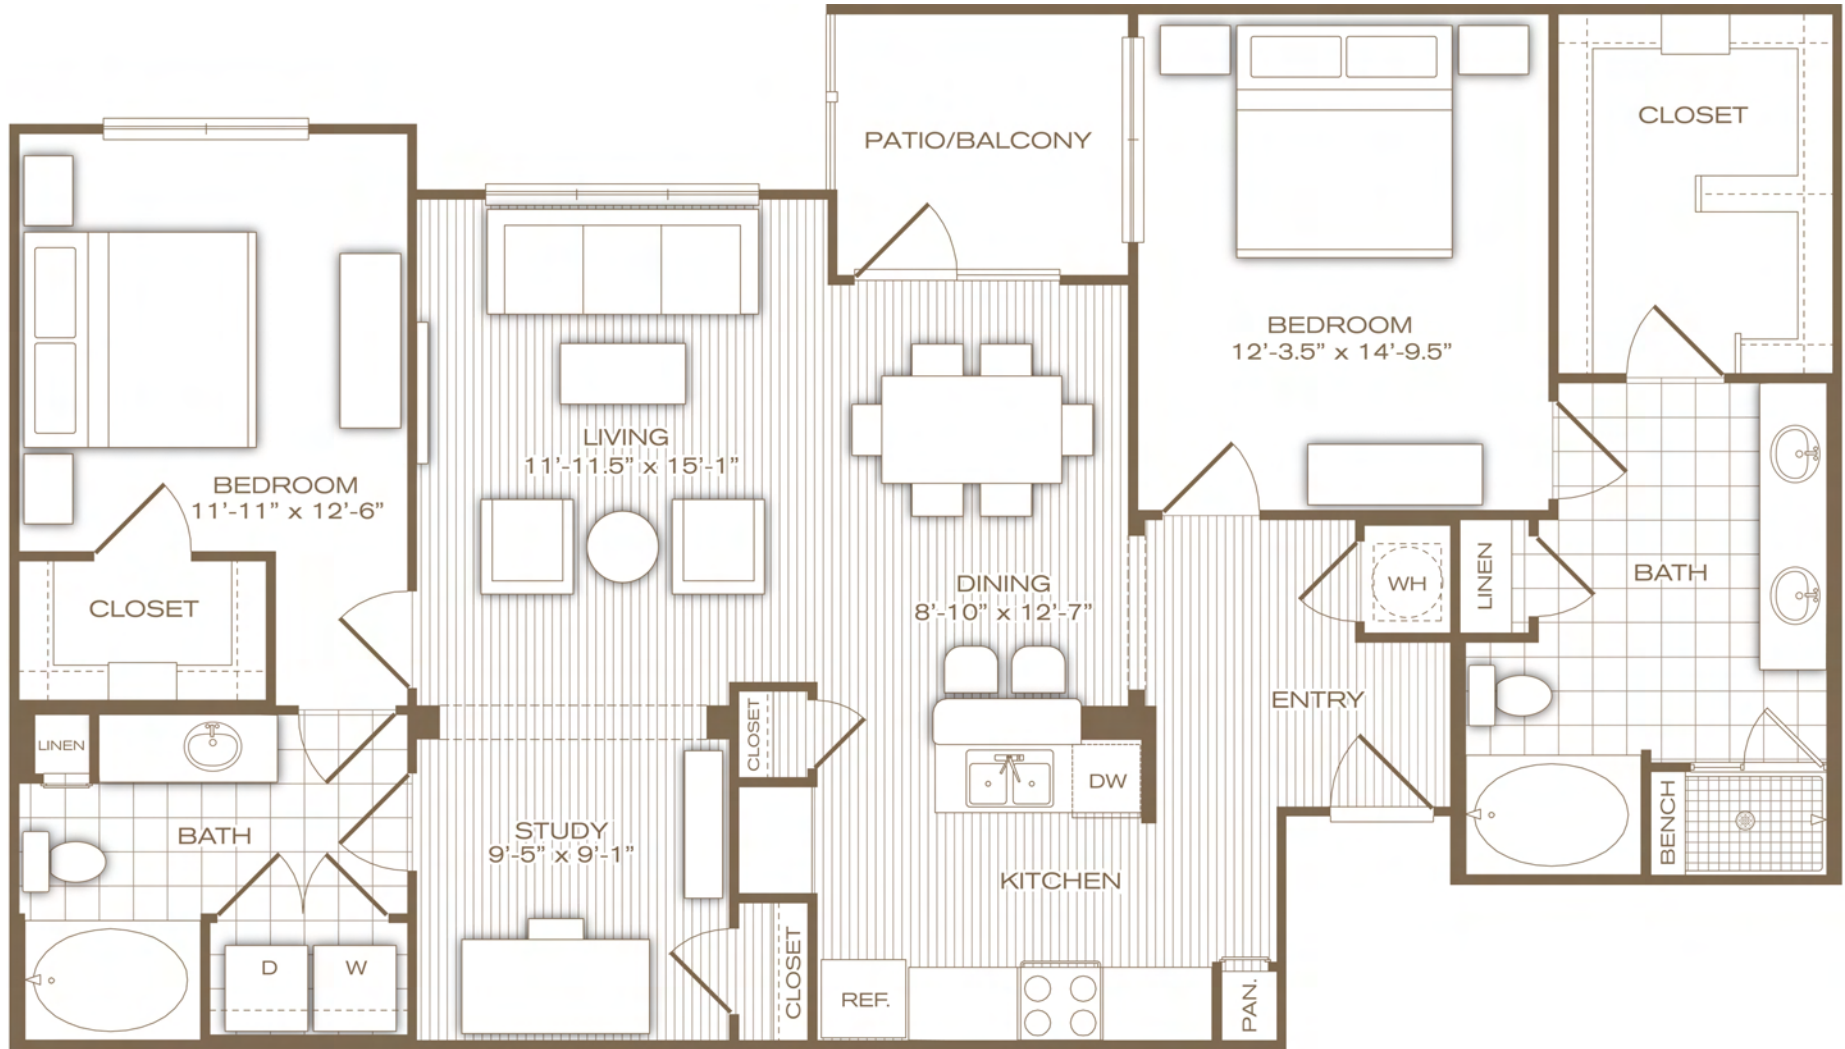

the savoy

2 bedroom / 2 bath + study | 1375 sq. ft.*

*Excluding Patio/Balcony | Flooring detail represents floors 2-4

city place
MIDTOWN

www.cityplacemidtown.com