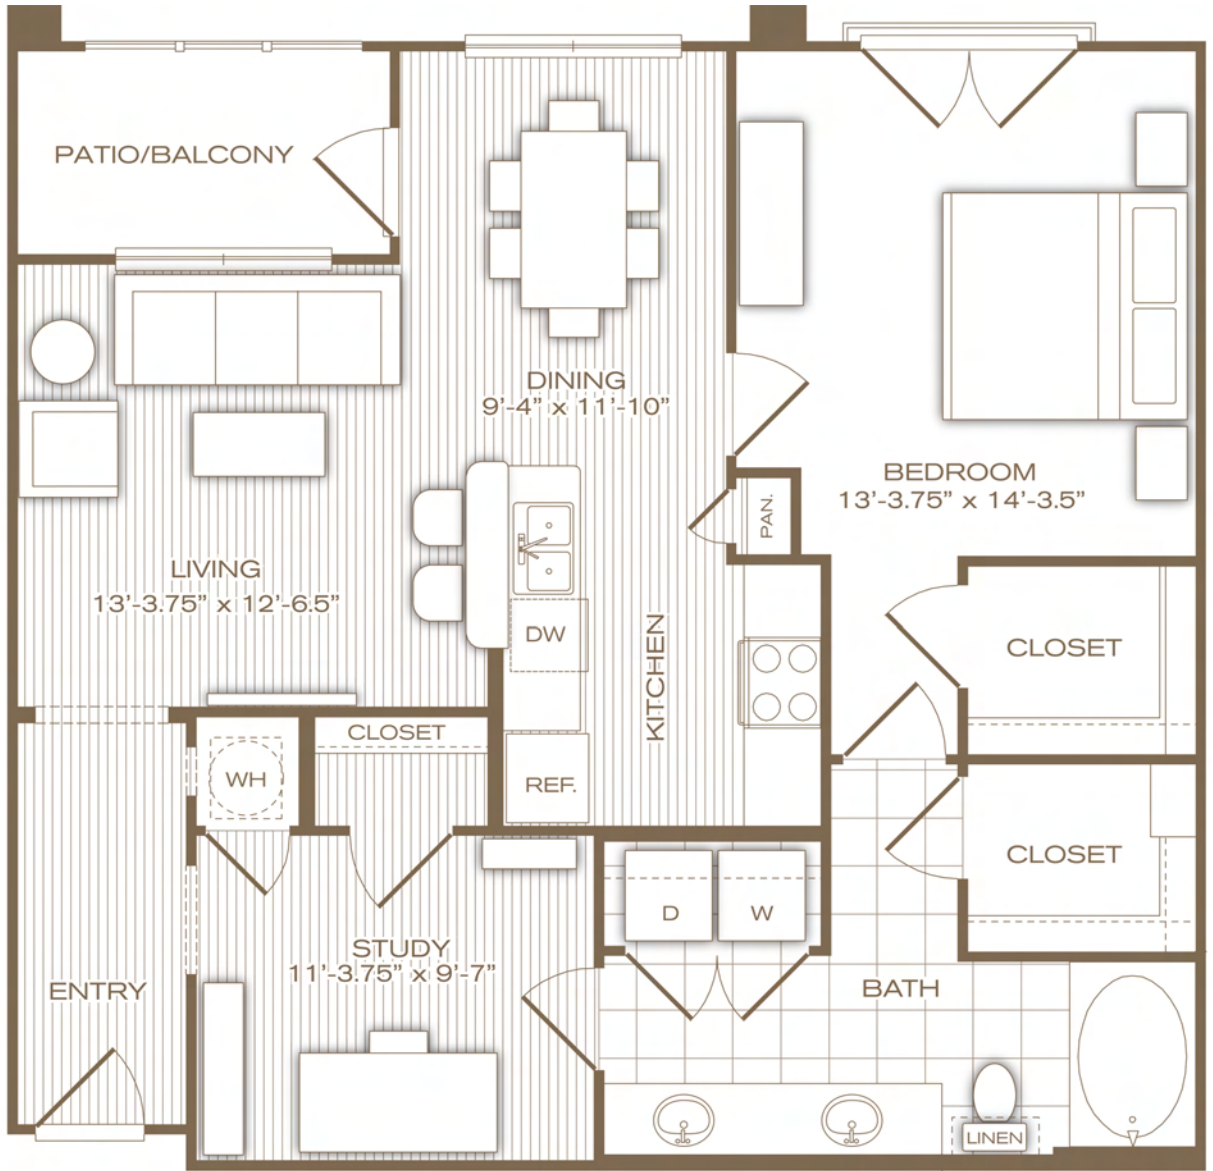

the paramount

1 bedroom / 1 bath + study | 951-974 sq. ft.

ALT. 1 - 951 sq. ft.

4th Floor Only

951 sq. ft.

Flooring detail represents floors 2-4

the paramount (alt. 2)

1 bedroom / 1 bath + study | 951-974 sq. ft.*

974 sq. ft.

*Excluding Patio/Balcony | Flooring detail represents floors 2-4