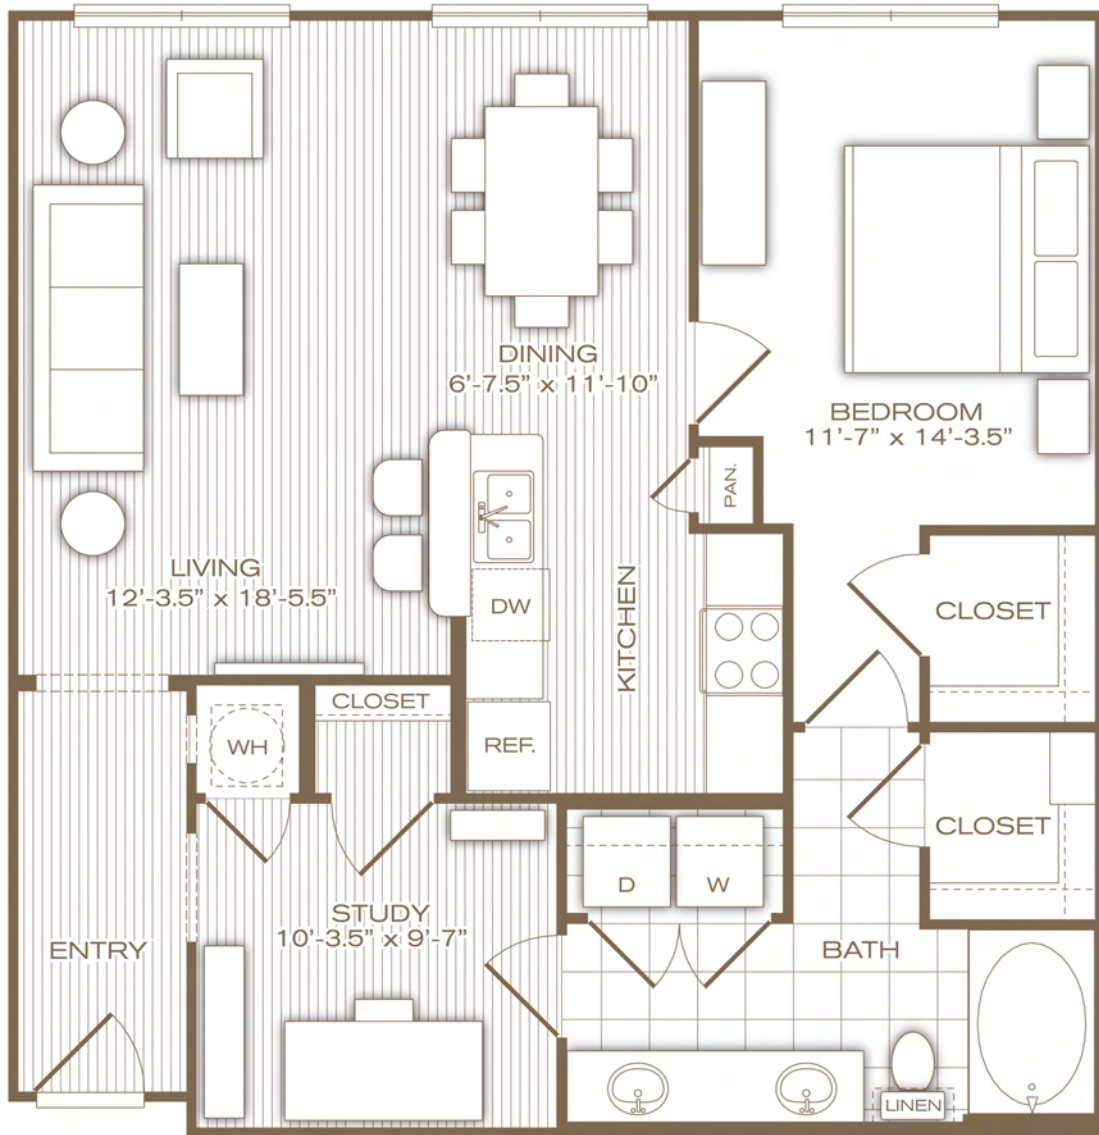

the paramount

1 bedroom / 1 bath + study | 951-974 sq. ft.

ALT. 1 - 951 sq. ft.

4th Floor Only

951 sq. ft.

Flooring detail represents floors 2-4

the paramount (alt. 2)

1 bedroom / 1 bath + study | 951-974 sq. ft.*

974 sq. ft.

*Excluding Patio/Balcony | Flooring detail represents floors 2-4