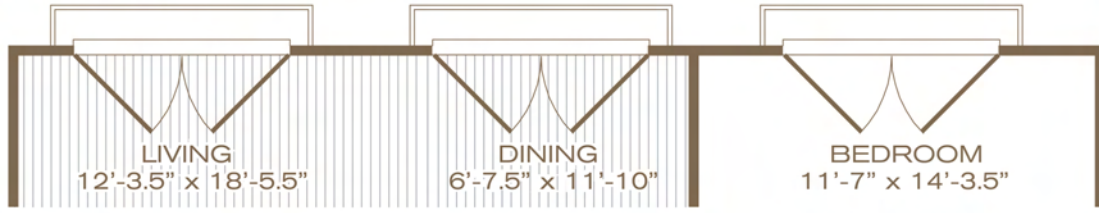

the paramount

1 bedroom / 1 bath + study | 951-974 sq. ft.

ALT. 1 - 951 sq. ft.

4th Floor Only

951 sq. ft.

Flooring detail represents floors 2-4

the paramount (alt. 2)

1 bedroom / 1 bath + study | 951-974 sq. ft.*

974 sq. ft.

*Excluding Patio/Balcony | Flooring detail represents floors 2-4