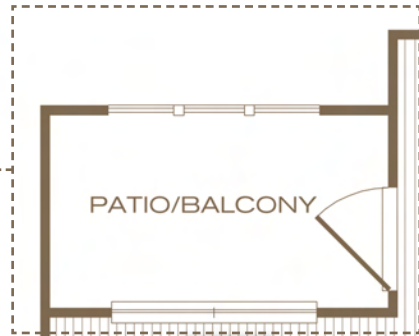

# the delano

2 bedroom / 2 bath | 1147-1298 sq. ft.\*

ALT. 1 - 1239 sq. ft.

ALT. 2 - 1298 sq. ft.

1179 sq. ft.

\*Excluding Patio/Balcony | Flooring detail represents floors 2-4

# the delano (alt. 3)

2 bedroom / 2 bath | 1147-1298 sq. ft.

Flooring detail represents floors 2-4