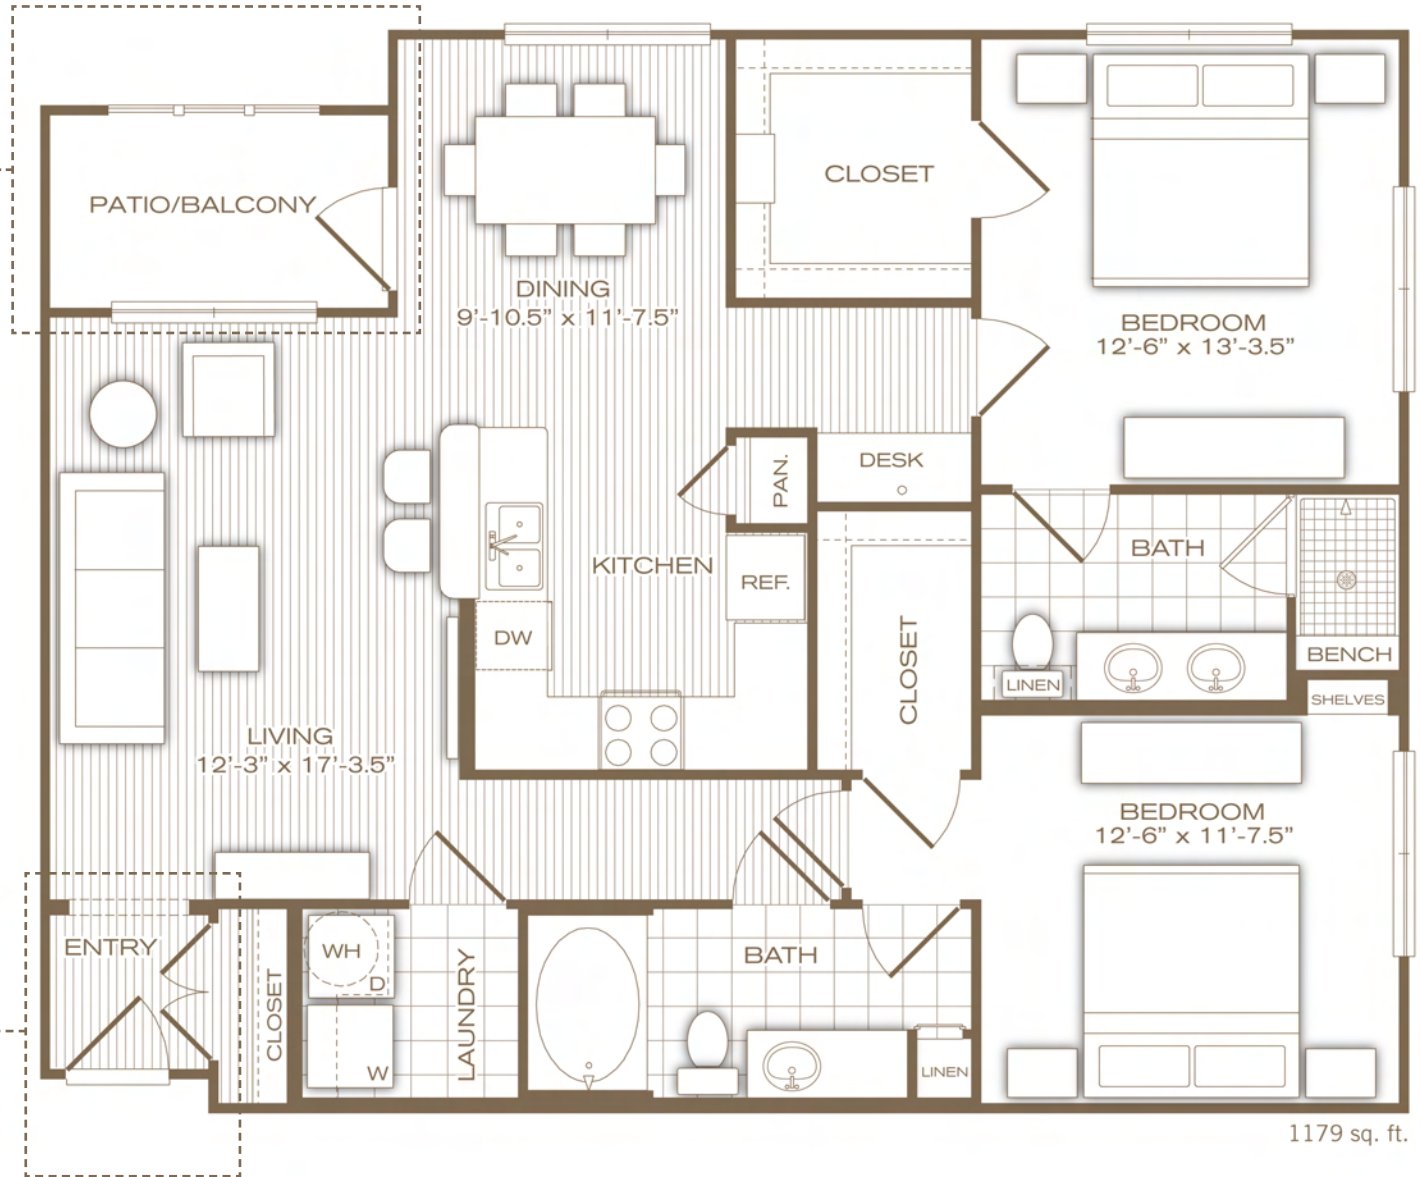

# the delano

2 bedroom / 2 bath | 1147-1298 sq. ft.\*

ALT. 1 - 1239 sq. ft.

ALT. 2 - 1298 sq. ft.

1179 sq. ft.

\*Excluding Patio/Balcony | Flooring detail represents floors 2-4

# the delano (alt. 3)

2 bedroom / 2 bath | 1147-1298 sq. ft.

Flooring detail represents floors 2-4