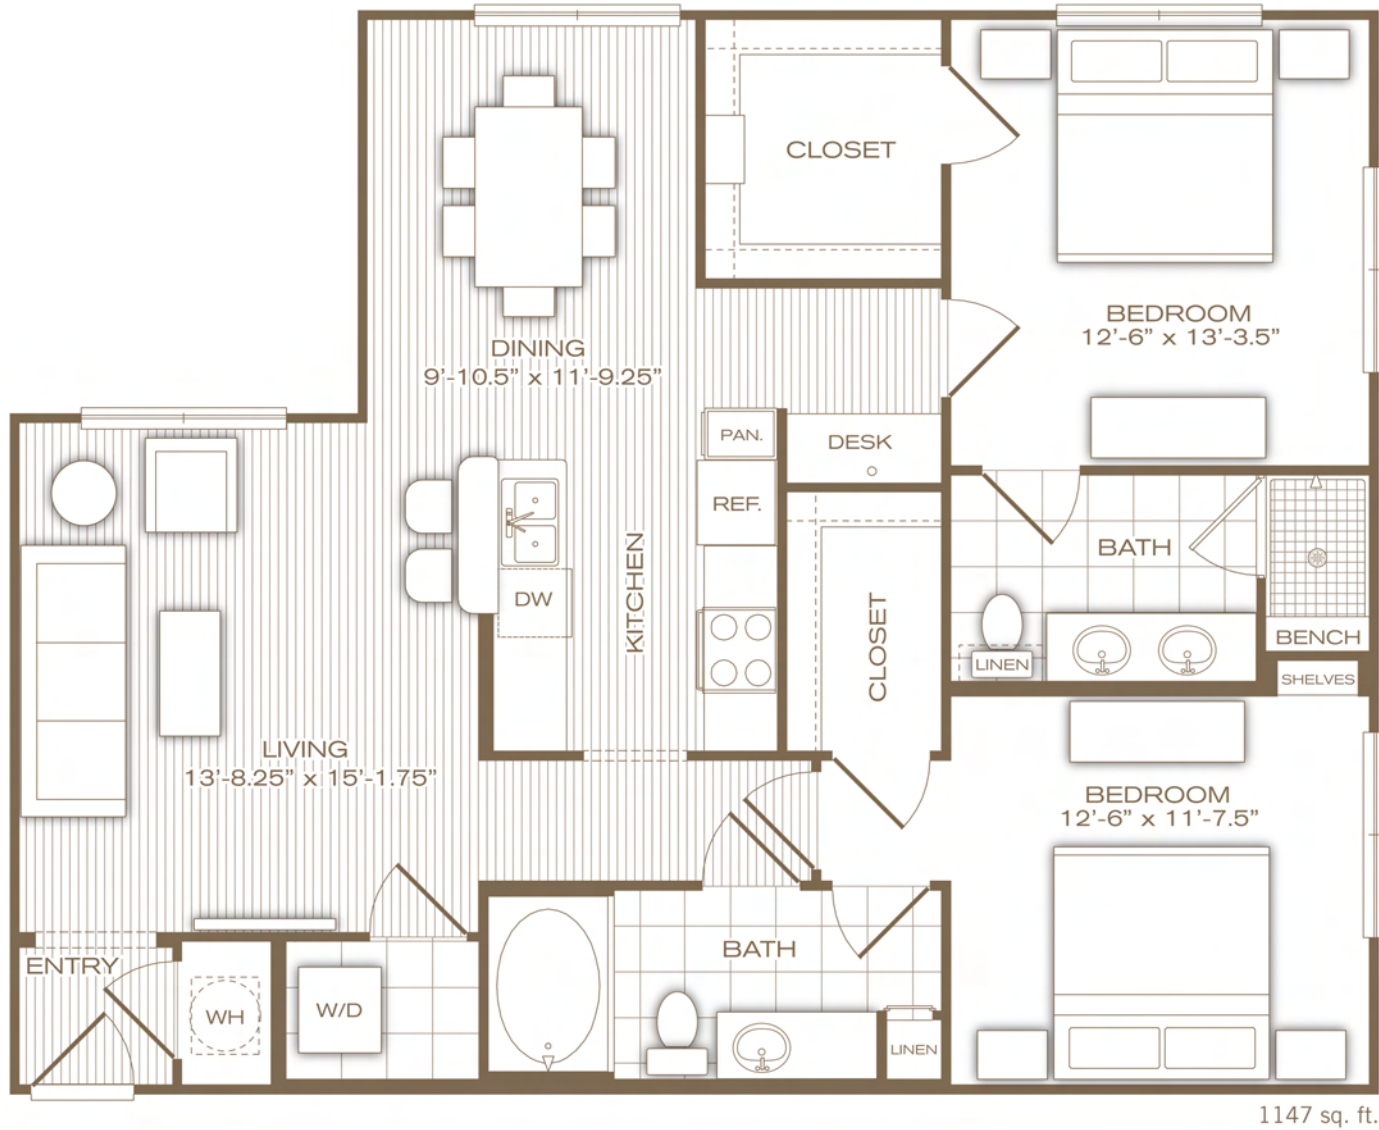

# the delano

2 bedroom / 2 bath | 1147-1298 sq. ft.\*

ALT. 1 - 1239 sq. ft.

ALT. 2 - 1298 sq. ft.

1179 sq. ft.

\*Excluding Patio/Balcony | Flooring detail represents floors 2-4

# the delano (alt. 3)

2 bedroom / 2 bath | 1147-1298 sq. ft.

Flooring detail represents floors 2-4