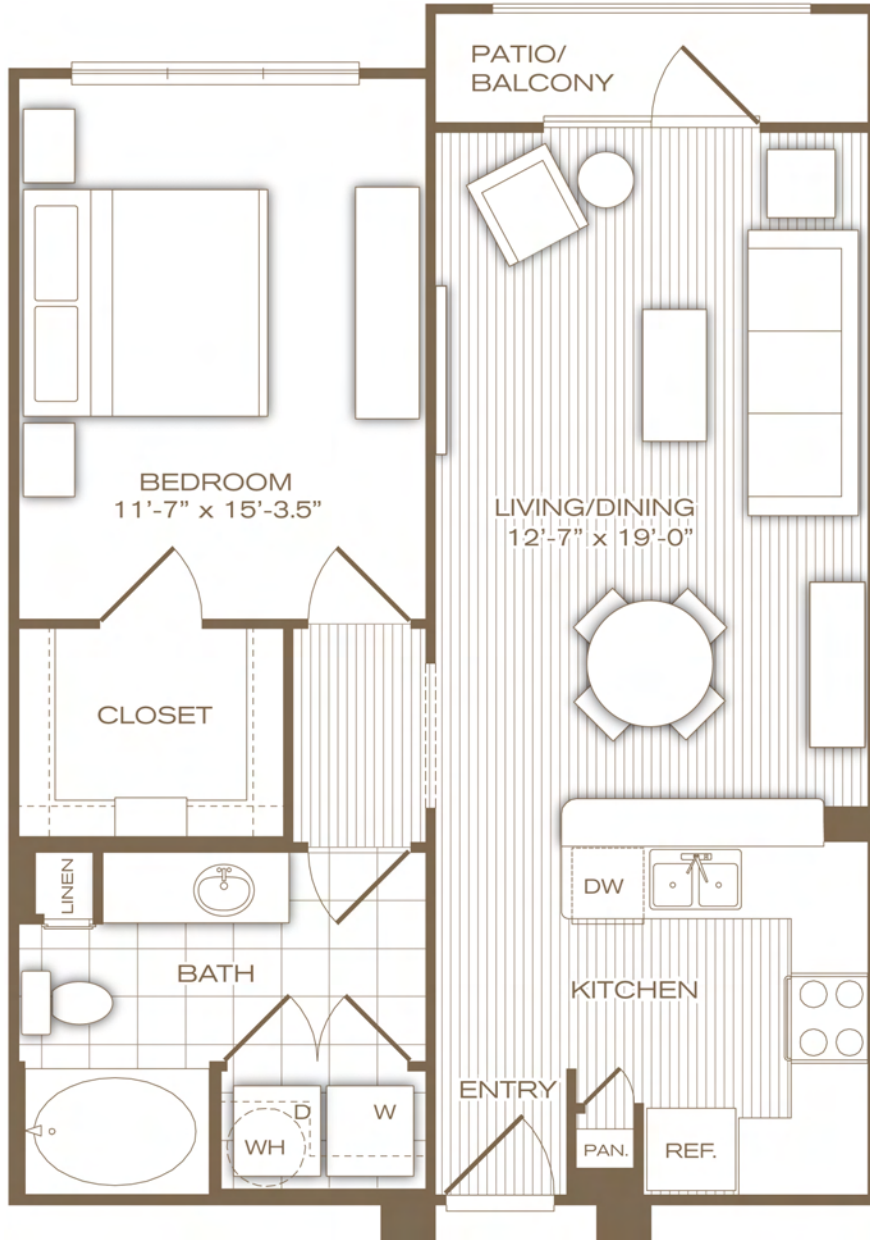

the biltmore

1 bedroom / 1 bath | 745 sq. ft.*

*Excluding Patio/Balcony | Flooring detail represents floors 2-4